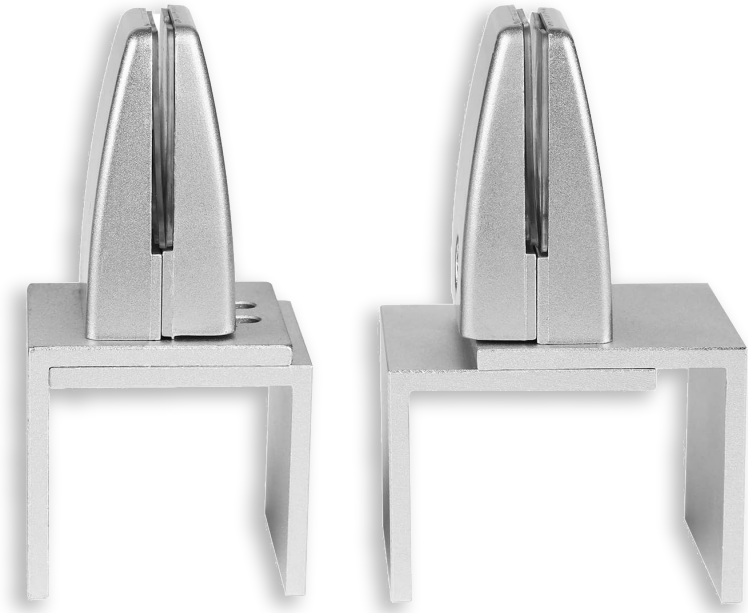

OBEX
OFFICE PANEL EXTENDERS

BRACKET GUIDE

DESK MOUNT U-CHANNEL

FITS SURFACES
.75" - 2.5" THICK

ACOUSTIC PANELS

WHITE POLY PANELS

TRANSLUCENT POLY PANELS

DESK MOUNT CLAMP

FITS CUBICLE WALLS

1.5" - 2.5" WIDE

FROSTED ACRYLIC PANELS

PET PANELS

LARGE CUBICLE CLAMP

FITS CUBICLE WALLS

2.5" - 3.75" WIDE

STANDARD CUBICLE
U-CHANNEL
FITS CUBICLE WALLS
1.5" - 2.5" WIDE

ACOUSTIC PANELS

WHITE POLY PANELS

LARGE CUBICLE
U-CHANNEL
FITS CUBICLE WALLS
2.5" - 3.75" WIDE

TRANSLUCENT POLY PANELS

MODESTY U-CHANNEL

ACOUSTIC PANELS

WHITE POLY PANELS

SCREWS DIRECTLY UNDER SURFACE