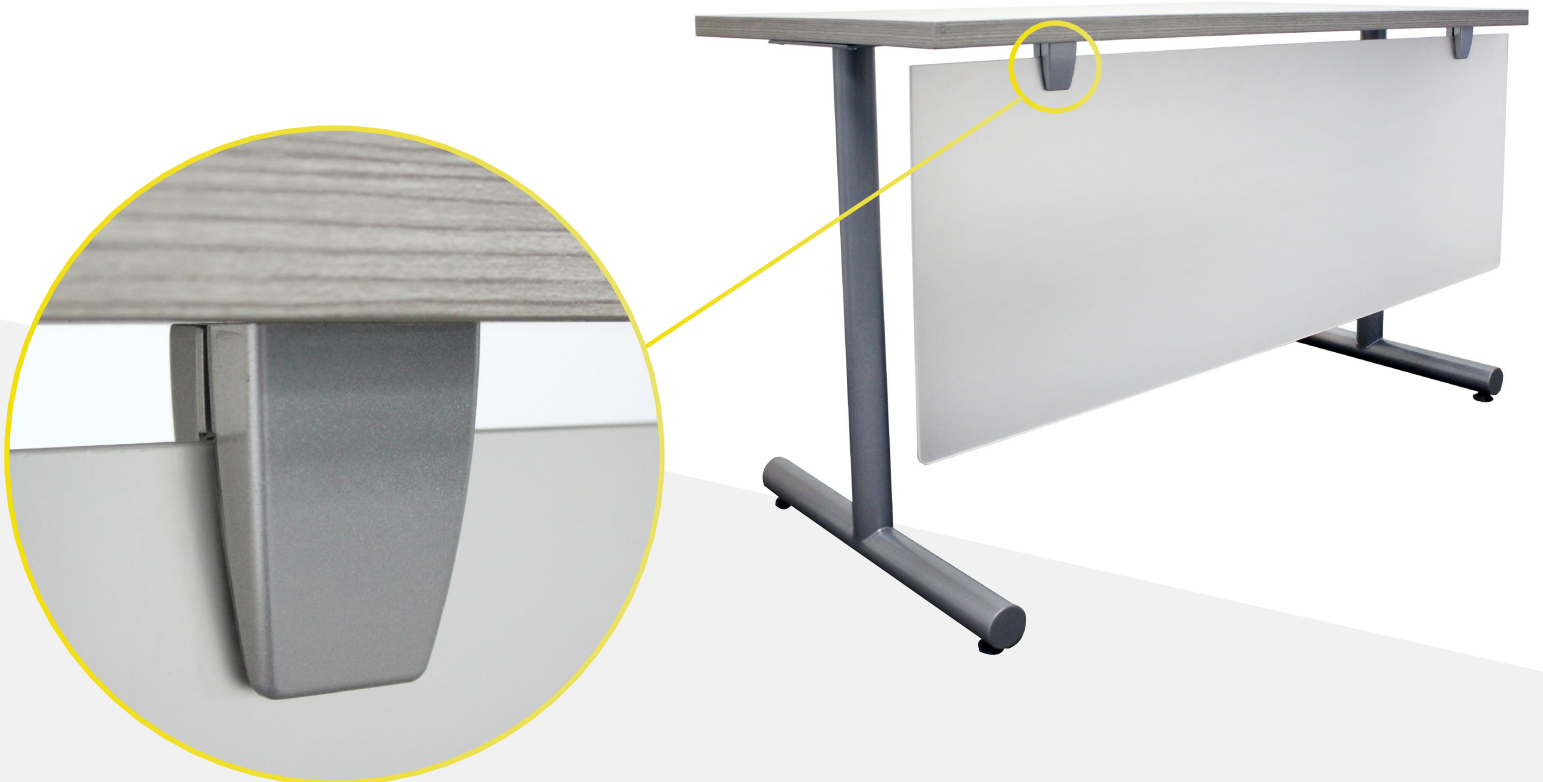

FROSTED ACRYLIC PANELS