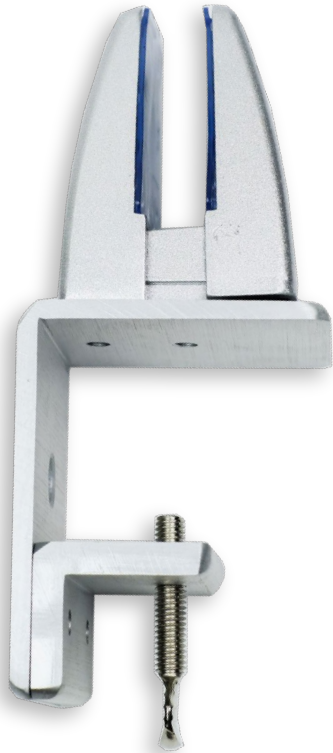

OBEX
OFFICE PANEL EXTENDERS

BRACKET GUIDE

DESK MOUNT U-CHANNEL

FITS SURFACES
.75" - 2.5" THICK

ACOUSTIC PANELS

WHITE POLY PANELS

TRANSLUCENT POLY PANELS

DESK MOUNT CLAMP

FITS SURFACES
.75" - 2.5" THICK

PET PANELS

FROSTED ACRYLIC PANELS

CLEAR ACRYLIC PANELS

FREE STANDING CLAMP

2"W X 8"L
W/ NON-SLIP PADS

CLEAR ACRYLIC PANELS

FROSTED ACRYLIC PANELS

FITS CUBICLE WALLS

1.5" - 2.5" WIDE

FROSTED ACRYLIC PANELS

PET PANELS

LARGE CUBICLE CLAMP

FITS CUBICLE WALLS

2.5" - 3.75" WIDE

STANDARD CUBICLE
U-CHANNEL
FITS CUBICLE WALLS
1.5" - 2.5" WIDE

ACOUSTIC PANELS

WHITE POLY PANELS

LARGE CUBICLE
U-CHANNEL
FITS CUBICLE WALLS
2.5" - 3.75" WIDE

TRANSLUCENT POLY PANELS

MODESTY U-CHANNEL

ACOUSTIC PANELS

WHITE POLY PANELS

SCREWS DIRECTLY UNDER SURFACE