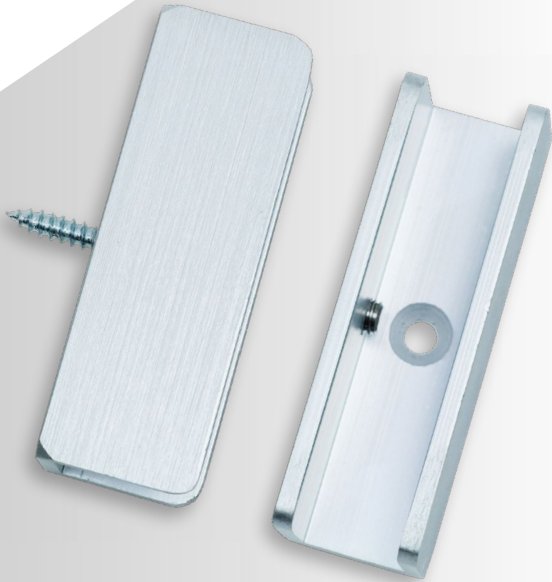

OBEX
OFFICE PANEL EXTENDERS

BRACKET GUIDE

DESK MOUNT U-CHANNEL

FITS SURFACES
.75" - 2.5" THICK

ACOUSTIC PANELS

WHITE POLY PANELS

TRANSLUCENT POLY PANELS

DESK MOUNT CLAMP

ACOUSTIC PANELS

WHITE POLY PANELS

LARGE CUBICLE
U-CHANNEL
FITS CUBICLE WALLS
2.5" - 3.75" WIDE

TRANSLUCENT POLY PANELS

MODESTY U-CHANNEL

ACOUSTIC PANELS

WHITE POLY PANELS

SCREWS DIRECTLY UNDER SURFACE