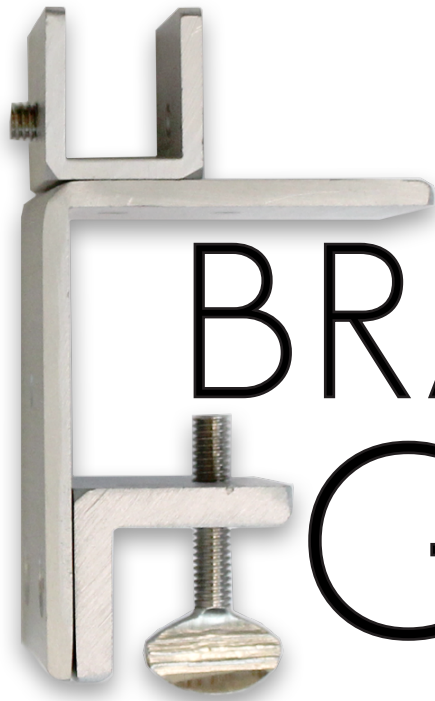

OBEX
OFFICE PANEL EXTENDERS

BRACKET GUIDE

DESK MOUNT U-CHANNEL

FITS SURFACES
.75" - 2.5" THICK

ACOUSTIC PANELS

WHITE POLY PANELS

TRANSLUCENT POLY PANELS

DESK MOUNT CLAMP

FITS SURFACES
.75" - 2.5" THICK

PET PANELS

FROSTED ACRYLIC PANELS

CLEAR ACRYLIC PANELS

FREE STANDING CLAMP

2"W X 8"L
W/ NON-SLIP PADS

CLEAR ACRYLIC PANELS

FROSTED ACRYLIC PANELS