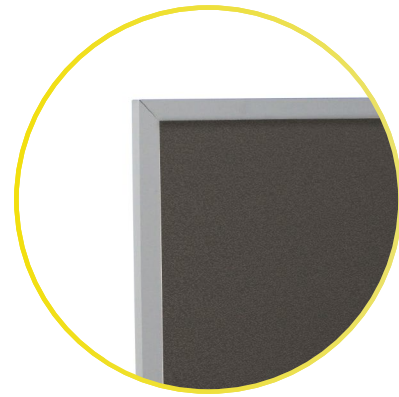

OBEX
OFFICE PANEL EXTENDERS

BRACKET GUIDE

DESK MOUNT U-CHANNEL

FITS SURFACES
.75" - 2.5" THICK

ACOUSTIC PANELS

WHITE POLY PANELS

TRANSLUCENT POLY PANELS

DESK MOUNT CLAMP

ACOUSTIC PANELS

WHITE POLY PANELS

LARGE CUBICLE
U-CHANNEL
FITS CUBICLE WALLS
2.5" - 3.75" WIDE

TRANSLUCENT POLY PANELS

MODESTY U-CHANNEL

ACOUSTIC PANELS

WHITE POLY PANELS

SCREWS DIRECTLY UNDER SURFACE

TRANSLUCENT POLY PANELS

MODESTY CLAMP

SCREWS DIRECTLY UNDER SURFACE

PET PANELS

FROSTED ACRYLIC PANELS

MATERIAL

	ACOUSTIC	WHITE POLY	TRANS POLY	CLEAR ACRYLIC	FROSTED ACRYLIC	PET
						

BRACKET TYPE