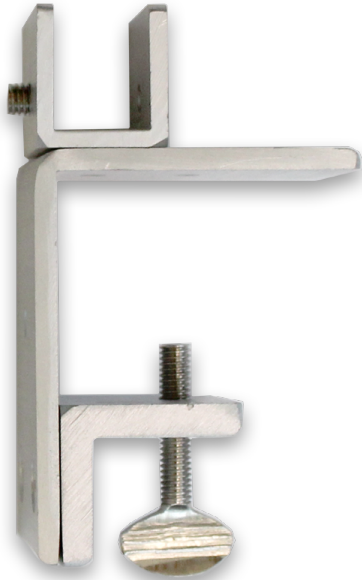

OBEX
OFFICE PANEL EXTENDERS

BRACKET GUIDE

DESK MOUNT U-CHANNEL

FITS SURFACES
.75" - 2.5" THICK

ACOUSTIC PANELS

WHITE POLY PANELS

TRANSLUCENT POLY PANELS

DESK MOUNT CLAMP

FITS SURFACES
.75" - 2.5" THICK

PET PANELS

FROSTED ACRYLIC PANELS

CLEAR ACRYLIC PANELS

FREE STANDING CLAMP

2"W X 8"L
W/ NON-SLIP PADS

CLEAR ACRYLIC PANELS

FROSTED ACRYLIC PANELS

FITS CUBICLE WALLS

1.5" - 2.5" WIDE

FROSTED ACRYLIC PANELS

PET PANELS

LARGE CUBICLE CLAMP

FITS CUBICLE WALLS

2.5" - 3.75" WIDE

STANDARD CUBICLE
U-CHANNEL
FITS CUBICLE WALLS
1.5" - 2.5" WIDE

ACOUSTIC PANELS

WHITE POLY PANELS

LARGE CUBICLE
U-CHANNEL
FITS CUBICLE WALLS
2.5" - 3.75" WIDE

TRANSLUCENT POLY PANELS

MODESTY U-CHANNEL

ACOUSTIC PANELS

WHITE POLY PANELS

SCREWS DIRECTLY UNDER SURFACE