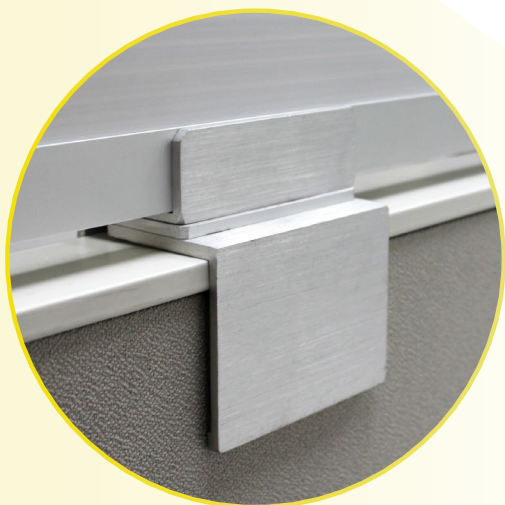

LARGE CUBICLE
U-CHANNEL
FITS CUBICLE WALLS
2.5" - 3.75" WIDE