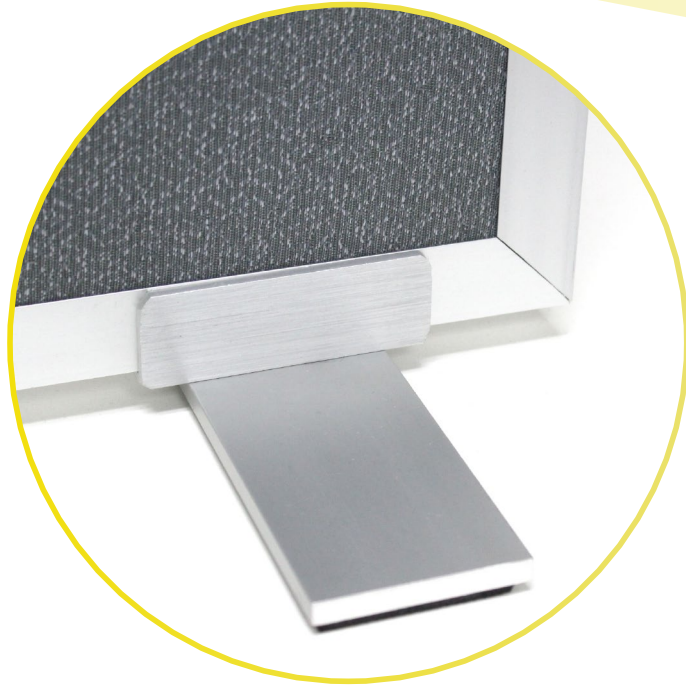

OBEX
OFFICE PANEL EXTENDERS

BRACKET GUIDE

DESK MOUNT U-CHANNEL

FITS SURFACES
.75" - 2.5" THICK

ACOUSTIC PANELS

WHITE POLY PANELS

TRANSLUCENT POLY PANELS

DESK MOUNT CLAMP

FITS SURFACES
.75" - 2.5" THICK

PET PANELS

FROSTED ACRYLIC PANELS

CLEAR ACRYLIC PANELS

FREE STANDING CLAMP

2"W X 8"L
W/ NON-SLIP PADS

CLEAR ACRYLIC PANELS

FROSTED ACRYLIC PANELS

PET PANELS

FREE STANDING U-CHANNEL

2"W X 8"L
W/ NON-SLIP PADS

ACOUSTIC PANELS

WHITE POLY PANELS

TRANSLUCENT POLY PANELS

STANDARD CUBICLE CLAMP

CLEAR ACRYLIC PANELS

ACOUSTIC PANELS

WHITE POLY PANELS

LARGE CUBICLE
U-CHANNEL
FITS CUBICLE WALLS
2.5" - 3.75" WIDE

TRANSLUCENT POLY PANELS

MODESTY U-CHANNEL

ACOUSTIC PANELS

WHITE POLY PANELS

SCREWS DIRECTLY UNDER SURFACE